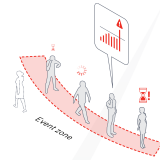

Presence 12:21 pm

○ Taxi Stand

Crossing - In 12:32 pm

○ Unlock Airport-Wide Continuous Tracking

[www.outsight.ai](http://www.outsight.ai)

## Powered by Spatial Intelligence

Continuously Track Passenger Journeys and Asset Utilization across the Airport Terminal.

People occupancy in a Zone

People occupancy in a Queue

Waiting time in a Queue

People flow across a line

Usage of Resources

Waiting time in a Zone

A live digital twin that anonymously digitizes the physical flow of people and vehicles across the entire airport – with laser precision.