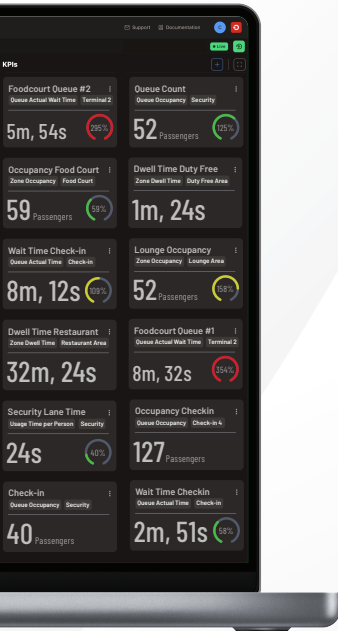

# Motional Digital Twin

○ Airport Arrival

Detection 12:05 pm

○ Gate A31

Crossing - Out 12:06 pm

○ Baggage Claim Hall

Presence 12:19 pm

○ Baggage Claim #19

Presence 12:21 pm

○ Taxi Stand

Crossing - In 12:32 pm

○ Unlock Airport-Wide Continuous Tracking

[www.outsight.ai](http://www.outsight.ai)

## Powered by Spatial Intelligence

Continuously Track Passenger Journeys and Asset Utilization across the Airport Terminal.

People occupancy in a Zone

People occupancy in a Queue

Waiting time in a Queue

People flow across a line

Usage of Resources

Waiting time in a Zone

A live digital twin that anonymously digitizes the physical flow of people and vehicles across the entire airport – with laser precision.